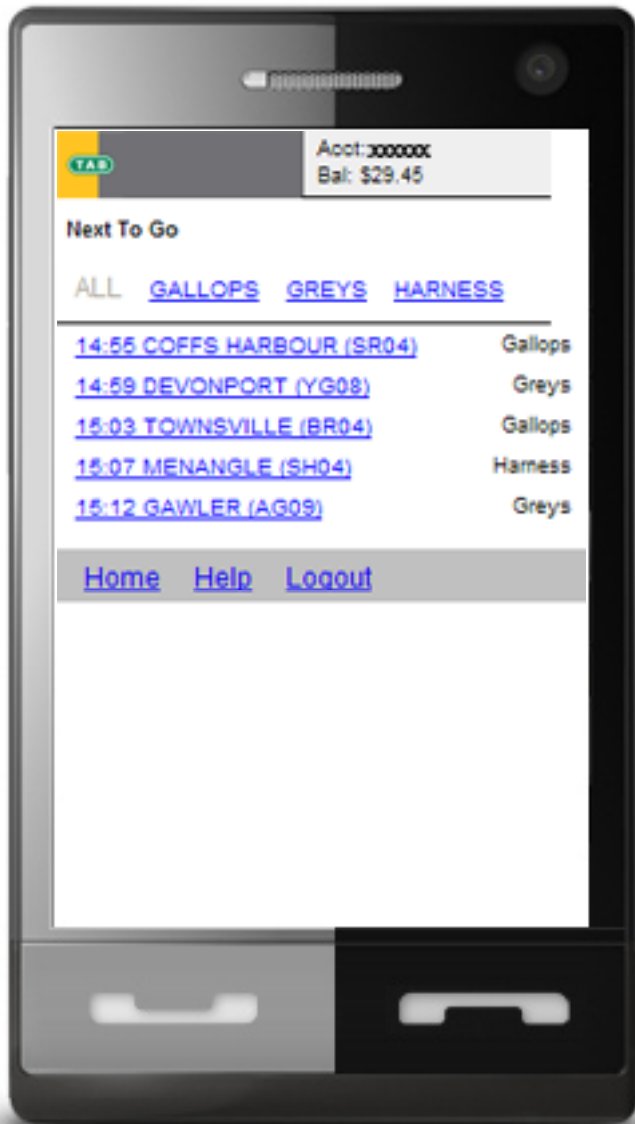

After successfully logging in, your TAB Account Number and your Account balance is displayed at the top of each tab.mobi screen.

*The images of mobile phone and its contents are for illustration purpose only.

3. Bet Now

If you know what bet type and what race you want to bet on, select Bet Now.

Yesterday's Results and Fixed Odds

Betting are also available from the Racing Home screen.

*The images of mobile phone and its contents are for illustration purpose only.

Please check with your telco regarding fees and charges for using data services on your mobile device.

4. Next To Go

By selecting **ALL** from the Next To Go menu the next 5 races to go will be displayed.