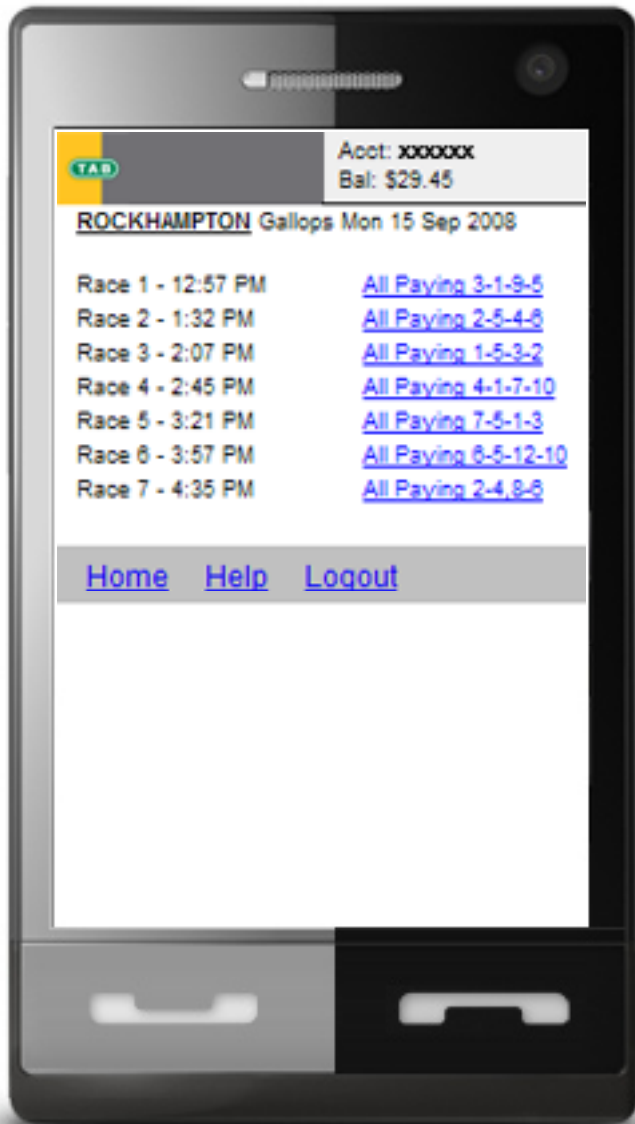

8. View Race Results

Selecting Yesterday's Results from the Racing Homescreen will display all races for yesterday sorted by meeting type.

To view results select the meeting and then the race you are interested in.

To view results from today, select Today's Racing from the Racing Home screen then meeting you are interested in.

The results for races that have been completed will be displayed as they are completed and processed.

*The images of mobile phone and its contents are for illustration purpose only.

Please check with your telco regarding fees and charges for using data services on your mobile device.