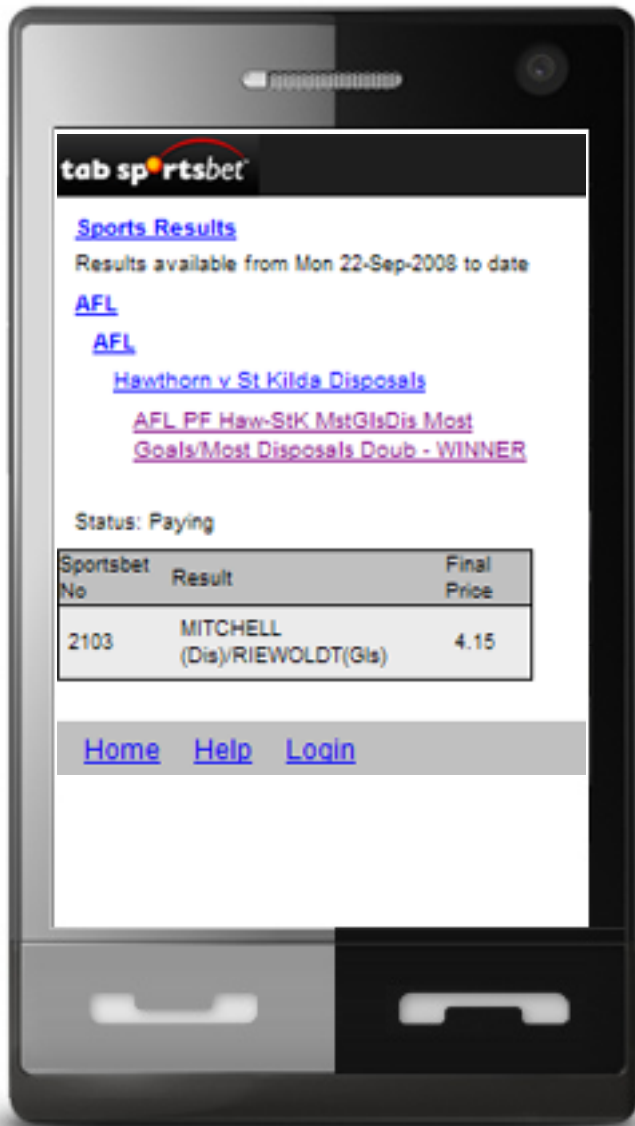

13. Results

Sports markets results are available for those markets that completed in the last two days.

To view results select Results from the TAB Sportsbet Home screen. Then select the sport and market you are interested in.

*The images of mobile phone and its contents are for illustration purpose only.

Please check with your telco regarding fees and charges for using data services on your mobile device.