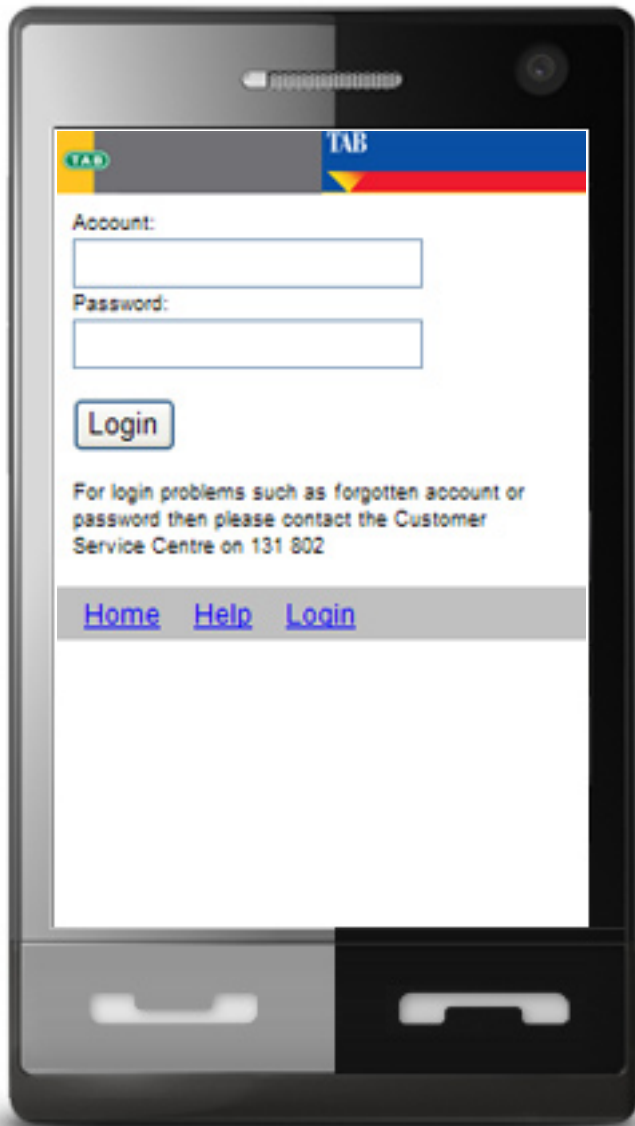

2. Log In

To log in using your TAB Account select Log In at the base of each page of tab.mobi.

You will be prompted for your TAB Account Number and Password. These are the same those you would use to Log In to tab.com.au.

After successfully logging in, your TAB Account Number and your Account balance is displayed at the top of each tab.mobi screen.

*The images of mobile phone and its contents are for illustration purpose only.

Please check with your telco regarding fees and charges for using data services on your mobile device.